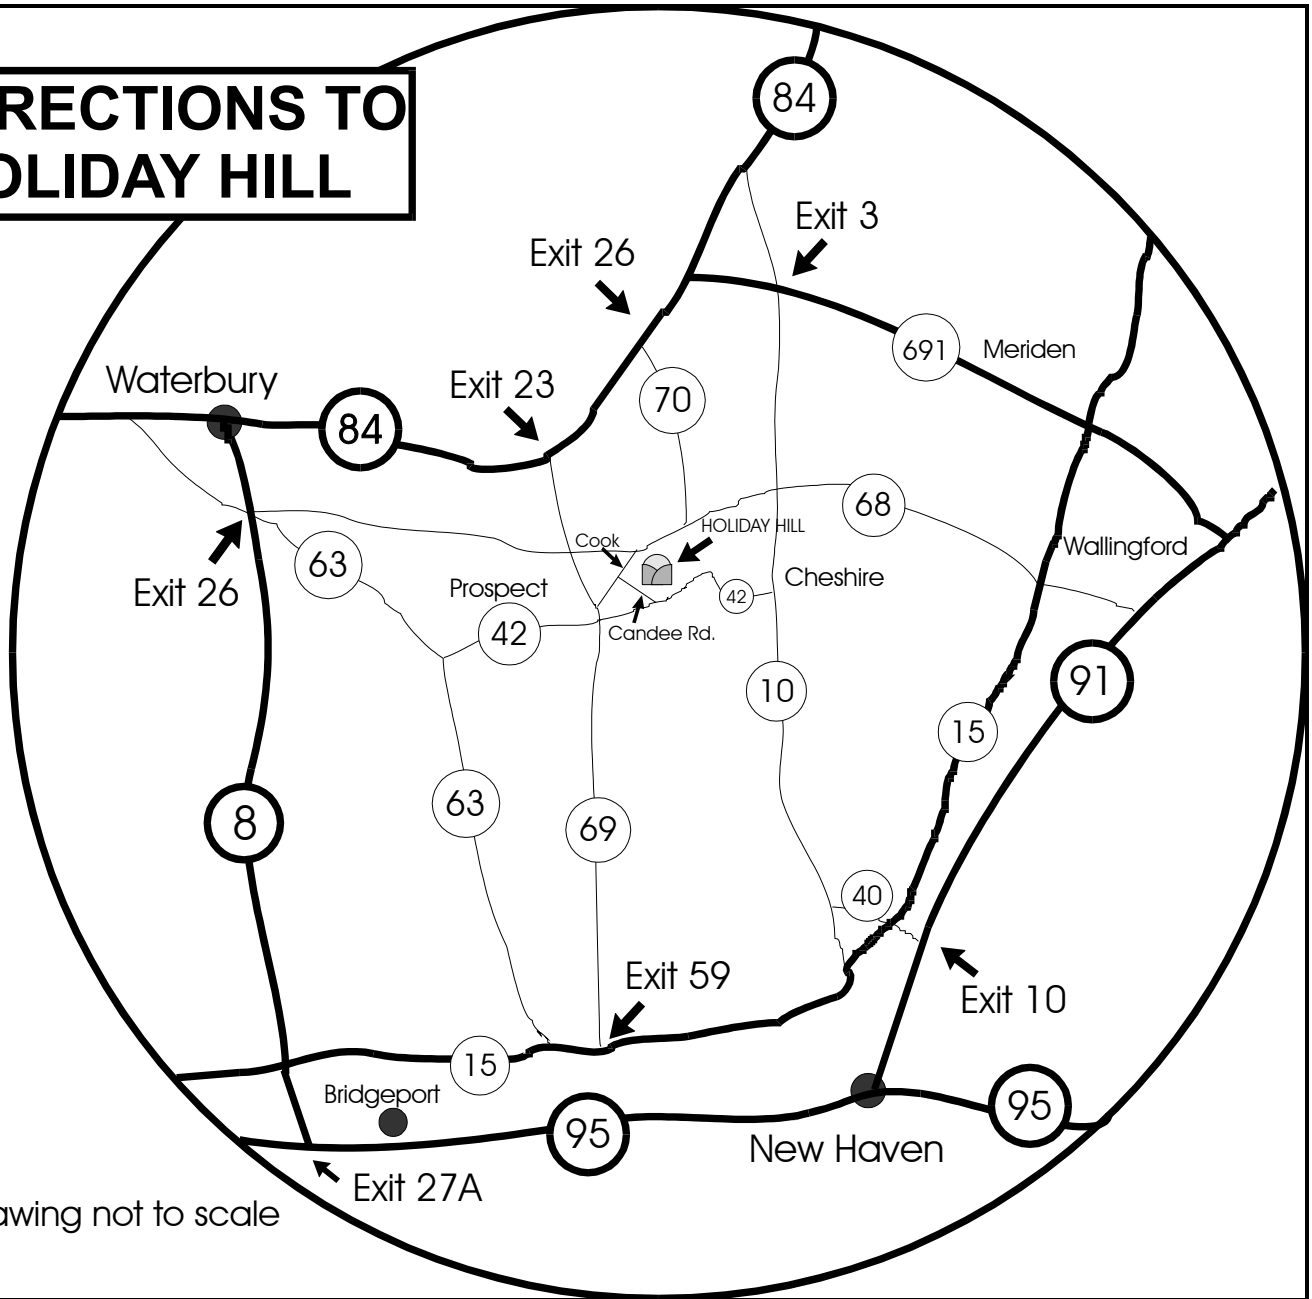

DIRECTIONS TO HOLIDAY HILL

Drawing not to scale